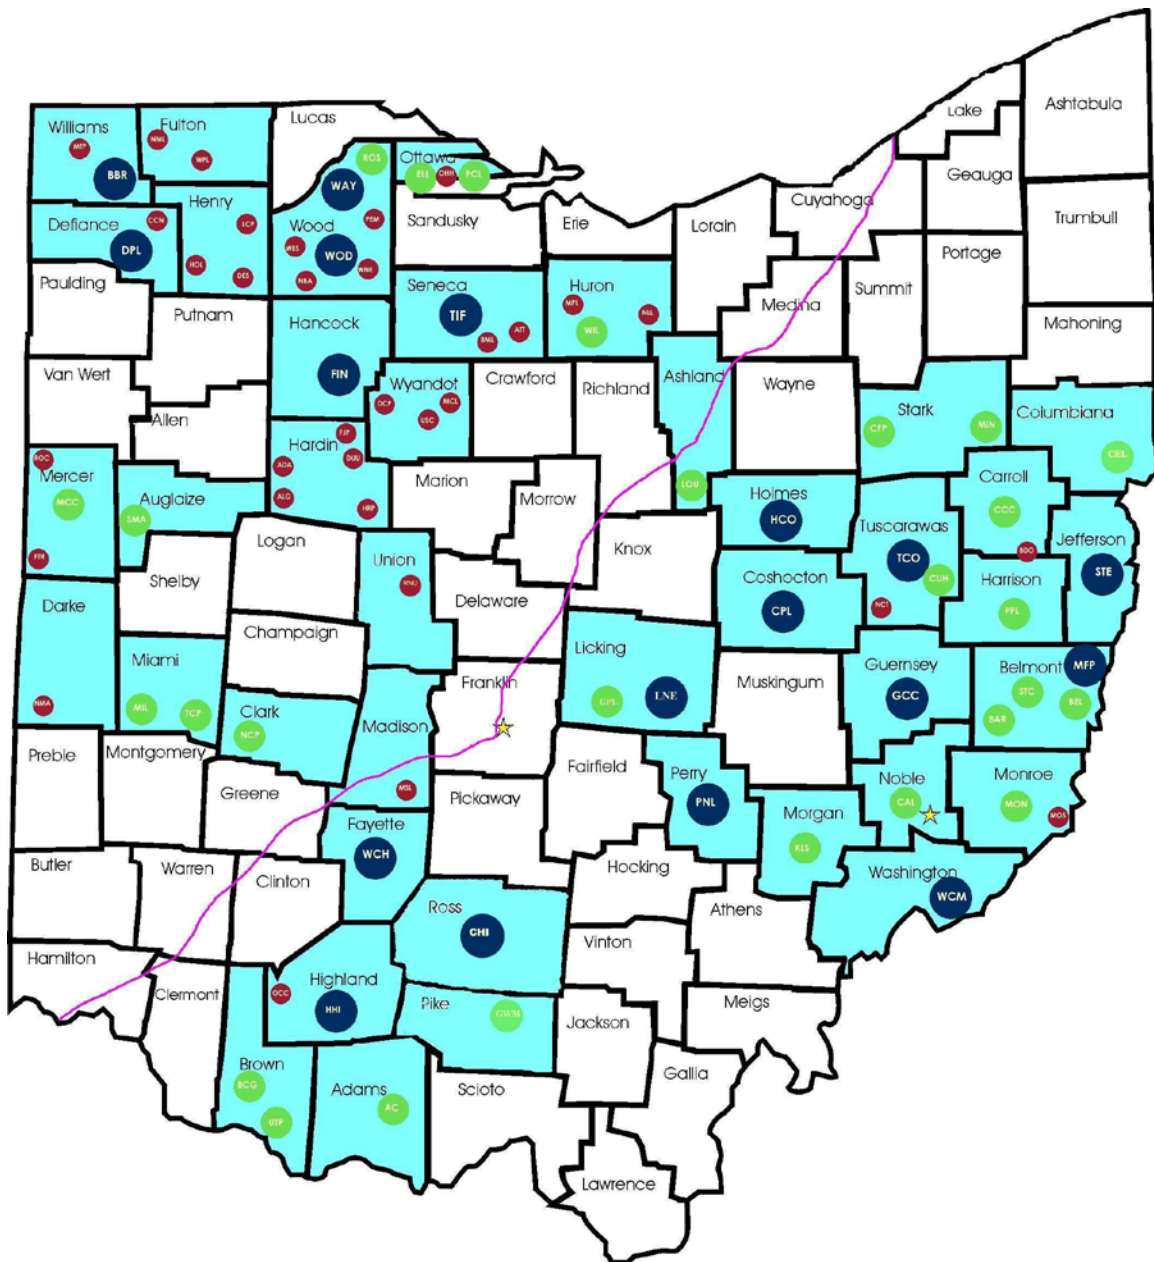

Libraries by Size

Map Key:

Small library = **red dot**

Medium library = **green dot**

Large library = **blue dot**